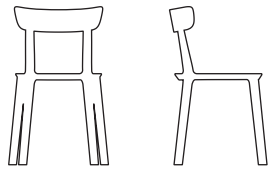

Cadrea

Cadrea

Design Simone Viola

Materials Polypropylene, eco leather

Sometimes, shapes can be like a scent. They can treasure and unleash memories. By unveiling feelings hidden just beneath the surface, they reveal lines that seem to be familiar without ever having seen them before. Indeed, this is the case for the Cadrea collection. Just like a Madeleine de Proust, it bears the well-known form of a bistro chair, of which it maintains the comfort and ease of handling typical of a daily-use object, combined with the freshness of a completely refurbished, contemporary

design. The chair and the two high and low stools make up the essential elements necessary to meet the requirements of a home, either indoor or outdoor, but they also fit perfectly in a restaurant or in a cafe. Cadrea is a monoblock characterized by lightweight, resistance to light, and weatherproofing. As a complement to the collection, the indoor version features lightweight eco-leather seat paddings in matching or contrasting colours.

Cadrea

Chair
TO-1746

Indoor and outdoor use
Not stackable

Dimensions (cm)
D47 W47 H78
SH45.5

Weight (kgs)
3.4

Material
Polypropylene.

Chair upholstery
TO-1722CH

Indoor use only

Dimensions (cm)
D41 W40

Weight (kgs)
0.9

Material
Polypropylene, upholstery foam and PU.

Low stool
TO-1766

Indoor and outdoor use
Stackable x6

Dimensions (cm)
D42.5 W42.5 H65.5
SH65.5

Weight (kgs)
4.4

Material
Polypropylene.