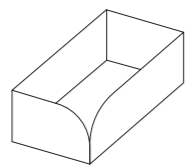

Misc
70x226x110
2,8'x8,9'x4,3'