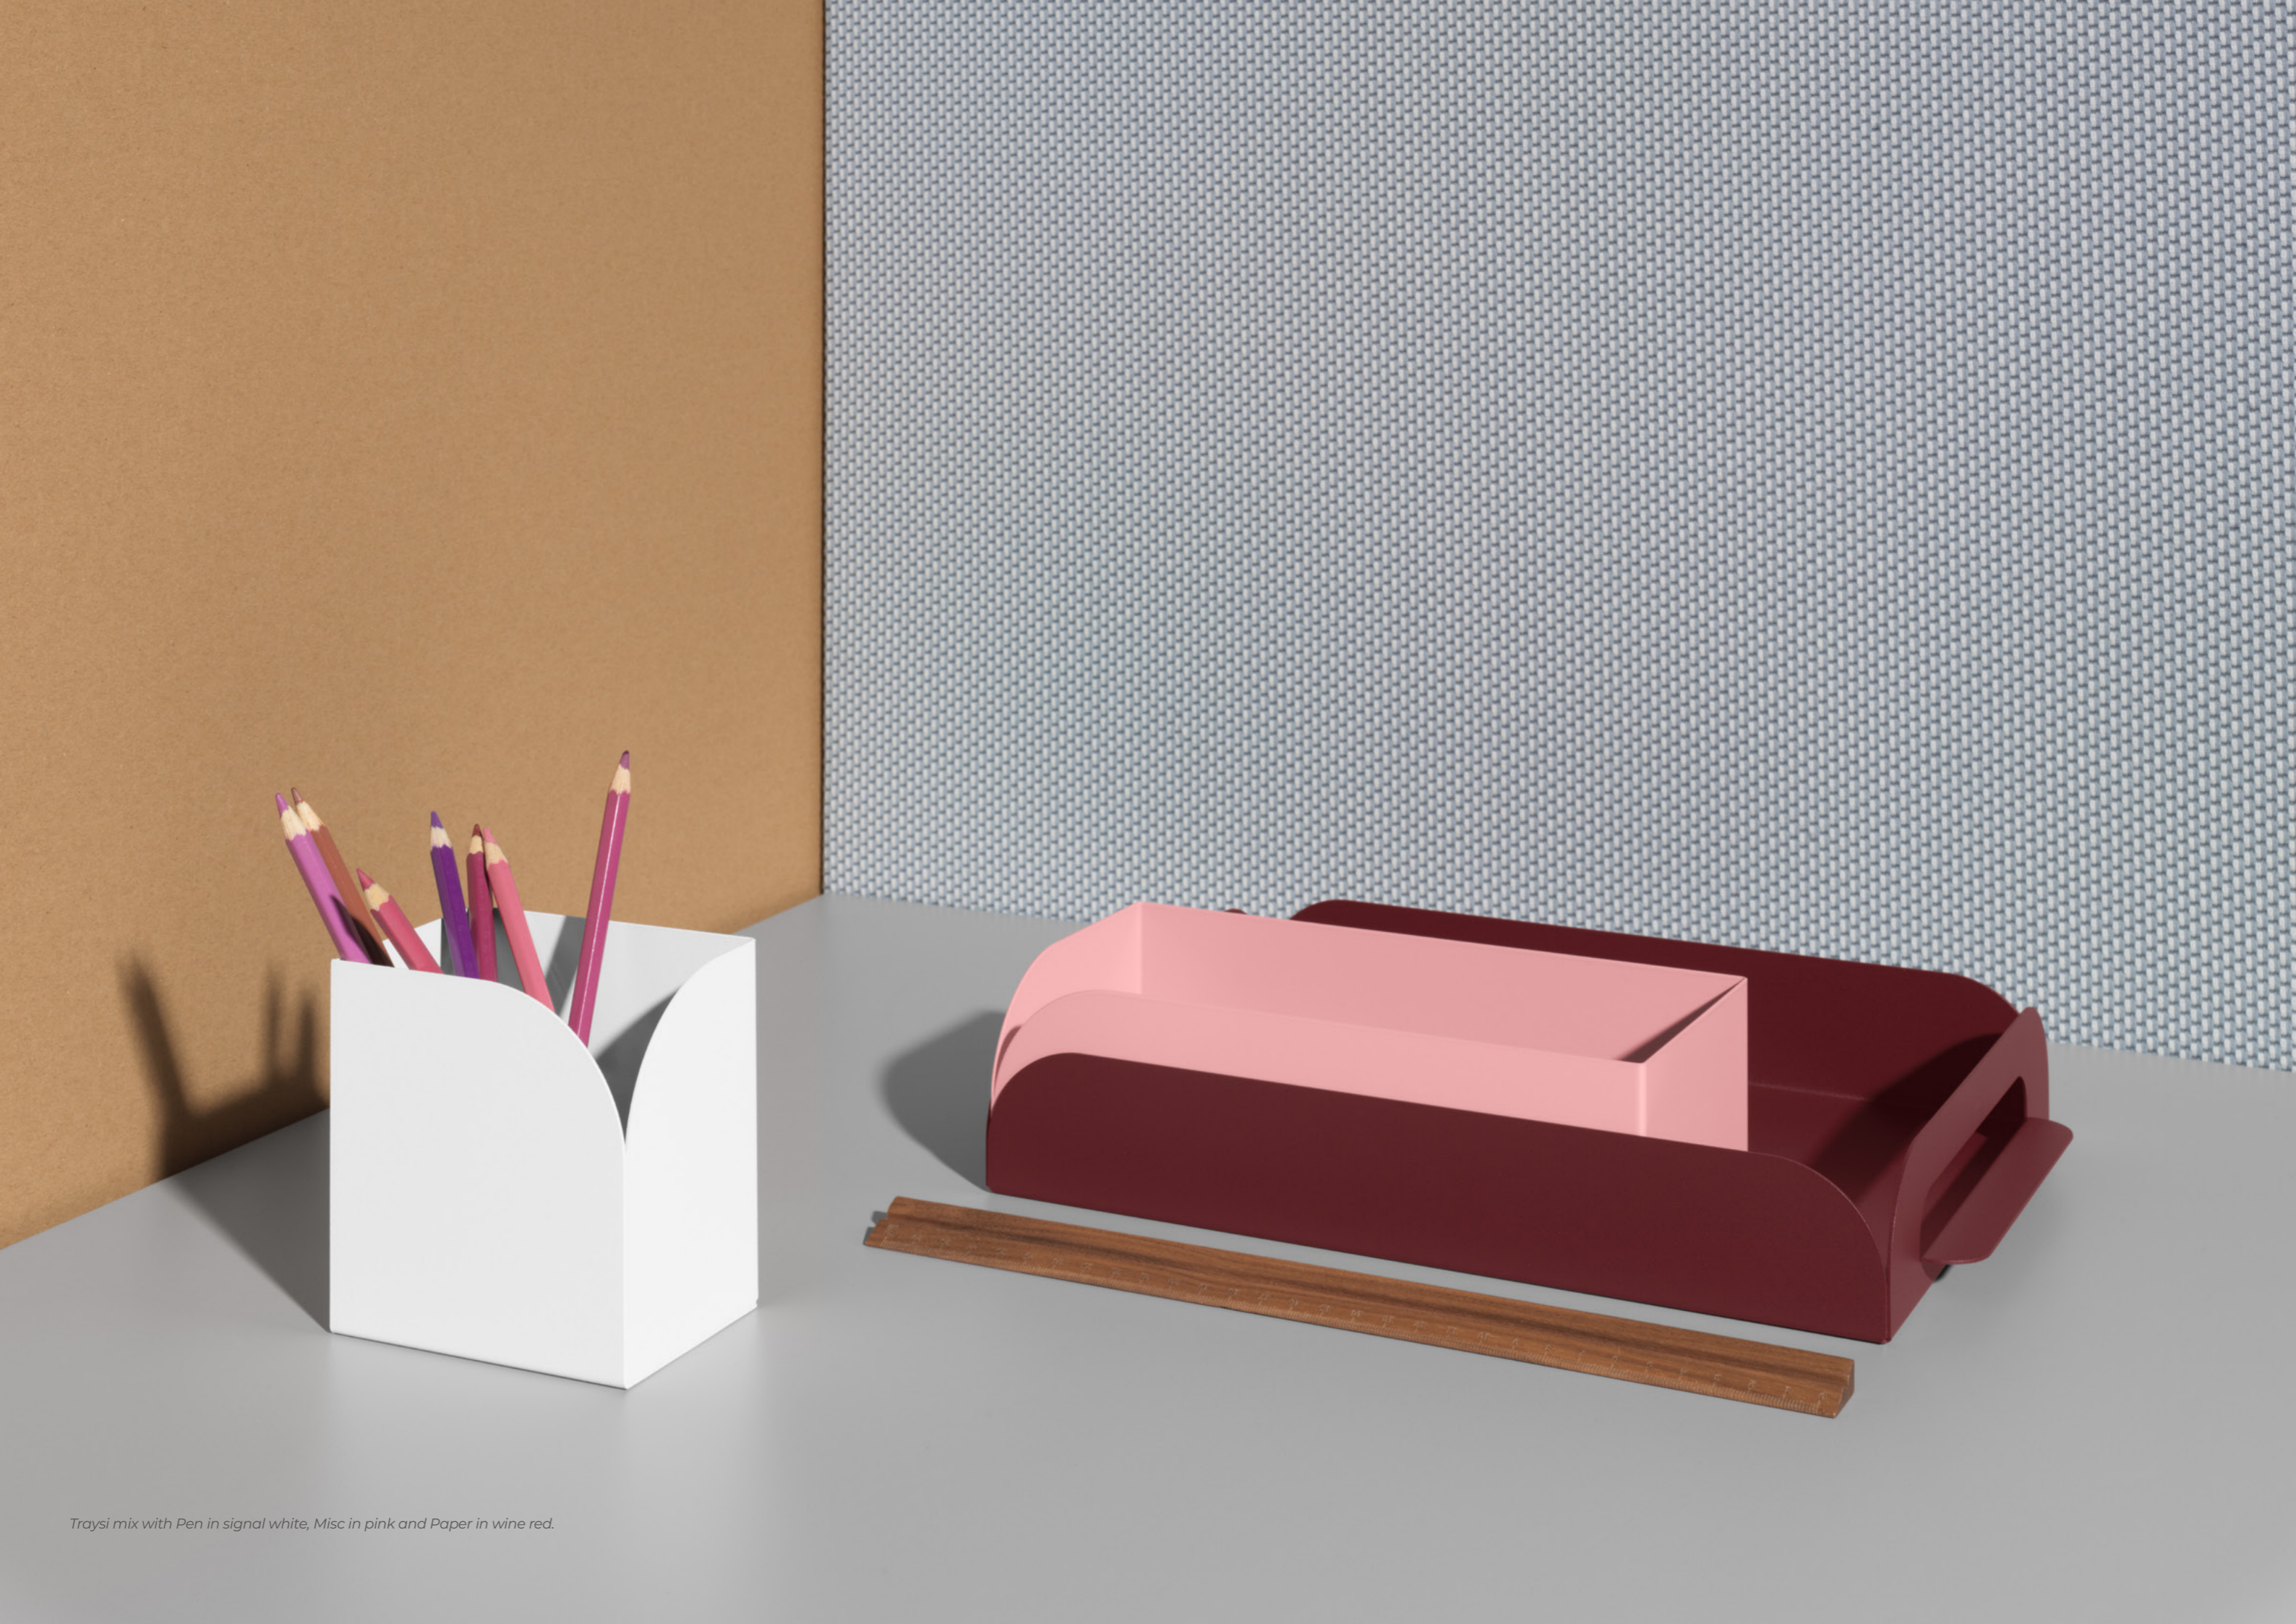

# TRAYSI / STATIONARY

Traysi is the tiny detail that adds a little extra something to the office or workspace; a place to store and sort, or perhaps to keep and transport.

The trays, in sets of three, are as much a decorative sculpture as a functional and mobile way to store small beloved things. The playful design with multiple layers, in combination with exaggerated rounded corners, is inspired by nature's diversity. Like leaves on a vine, Traysi can link different office areas together.

The tray sets are available in three colorways which can be combined freely. The matt finish of the lacquer has a slight structure for extra resilience.

## PLAY

ARCTIC BLUE

DUSTY BLUE

PINK

“Traysi is a functional sculpture.  
Pieces that you can play around  
with and create your own small  
desk installations.”

*Trays mix with Pen in signal white, Misc in pink and Paper in wine red.*