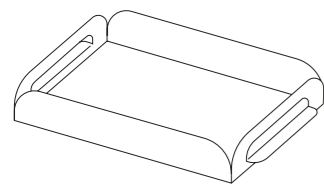

TRAYSI / STATIONARY

Traysi is the tiny detail that adds a little extra something to the office or workspace; a place to store and sort, or perhaps to keep and transport.

The trays, in sets of three, are as much a decorative sculpture as a functional and mobile way to store small beloved things. The playful design with multiple layers, in combination with exaggerated rounded corners, is inspired by nature's diversity. Like leaves on a vine, Traysi can link different office areas together.

The tray sets are available in three colorways which can be combined freely. The matt finish of the lacquer has a slight structure for extra resilience.

DESIGN

ADDI Designstudio

MATERIALS

Each module is produced in powder coated steel in sets of three: Monochrome, Scandinavian or Play.

Paper: Antracit, Wine red or Arctic blue

Misc: Pale grey, Beige or Pink

Pen: Signal white, Deep brown or

Dusty blue

MADE IN SWEDEN

MEASUREMENTS

Paper
50x340x224
1,97'x13,4'x8,8'
Fits Letter and A4 paper size